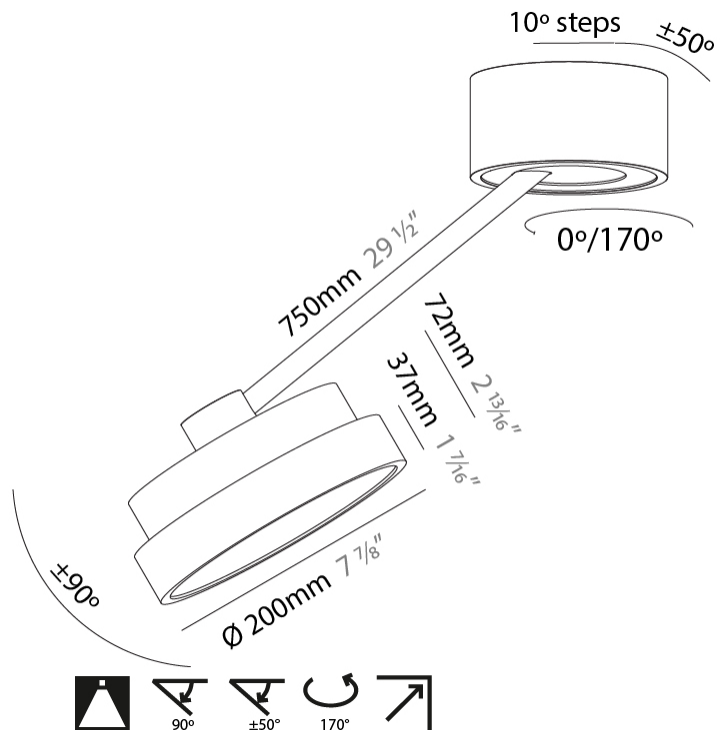

GENERAL

Series: Sign Diva Dancer
Subseries: Sign Diva Dancer Korona
Brand: Prolicht
Division: Architectural
Mounting Type: Suspension
Mounting Location: Ceiling
Subcategory: Pendant

PHYSICAL

Shape: Round
Diameter (mm): 200
Diameter (in): 7 7/8
Height (mm): 870
Depth (mm): 86
Height (in): 34 1/4
Depth (in): 3 3/8
Light Distribution: Adjustable / Direct
Weight (kg): 2.09
Weight (lbs): 4.607
Diffuser: PMMA - Opal / Micro-Prism / Sparkling Secret / Vintage Industrial
Fixture Finish: SSR / BKV / CWI / CRY / HAB / UFT / ITA / RUA / FTG / MYG / LOD / PUS / FRO / FUP / KIA / POP / BLS / SPG / MEY / GOH / GUM / CHC / COM / ABZ / JAG / OBR / MOS / ROR
Fixture Material: Extruded Aluminum / Steel

ELECTRICAL

Lamp Type: LED (Zhaga Standard)
Input Wattage (W): 11
Total Output Wattage (W): 10
Dimming: Tri-Mode (Non-Dimming and Phase Dimming (120Vac only) and 0-10V Dimming)
Driver Included: Yes
Driver Location: Integrated
Driver Type: Constant Current - Universal
Driver Class: Class 2
Input Voltage (V): 120 - 277
Constant Current (MA): 350

LED

Color Temperature (*K): 2700 / 3000 / 3500 / 4000
Max. Delivered Lumen (lm): 860 / 1080 / 1088 / 1110
CRI: >90 CRI
Lamp Life (hrs): 50000

OPTICAL

Adjustability: Rotational Canopy 170°; Tilting Canopy ±50°; Tilting Head ±90°

RATINGS AND CERTIFICATIONS

Certified By: Certified for North American Standards
IP rating: IP20