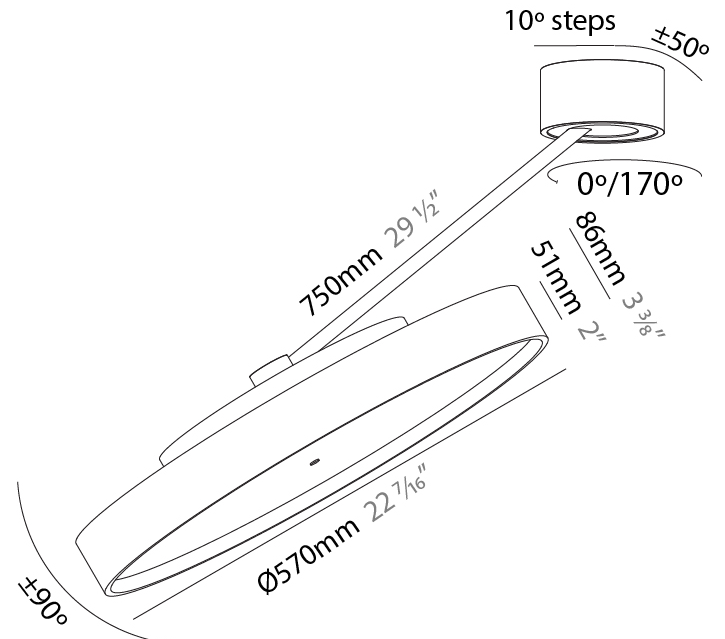

GENERAL

Series: Sign Diva Dancer
Subseries: Sign Diva Dancer Korona
Brand: Prolicht
Division: Architectural
Mounting Type: Suspension
Mounting Location: Ceiling
Subcategory: Pendant

PHYSICAL

Shape: Round
Diameter (mm): 570
Diameter (in): 22 7/16
Height (mm): 870
Depth (mm): 86
Height (in): 34 1/4
Depth (in): 3 3/8
Light Distribution: Adjustable / Direct
Weight (kg): 5
Weight (lbs): 11.023
Diffuser: PMMA - Opal / Micro-Prism / Sparkling Secret / Vintage Industrial
Fixture Finish: SSR / BKV / CWI / CRY / HAB / UFT / ITA / RUA / FTG / MYG / LOD / PUS / FRO / FUP / KIA / POP / BLS / SPG / MEY / GOH / GUM / CHC / COM / ABZ / JAG / OBR / MOS / ROR
Fixture Material: Extruded Aluminum / Steel

ELECTRICAL

Lamp Type: LED (Zhaga Standard)
Input Wattage (W): 52.8
Total Output Wattage (W): 47.52
Dimming: Tri-Mode (Non-Dimming and Phase Dimming (120Vac only) and 0-10V Dimming)
Driver Included: Yes
Driver Location: Integrated
Driver Type: Constant Current - Universal
Driver Class: Class 2
Input Voltage (V): 120 - 277
Constant Current (MA): 350

LED

Color Temperature (*K): 2700 / 3000 / 3500 / 4000
Max. Delivered Lumen (lm): 5060 / 6320 / 6448 / 6580
CRI: >90 CRI
Lamp Life (hrs): 50000

OPTICAL

Adjustability: Rotational Canopy 170°; Tilting Canopy ±50°; Tilting Head ±90°

RATINGS AND CERTIFICATIONS

Certified By: Certified for North American Standards
IP rating: IP20